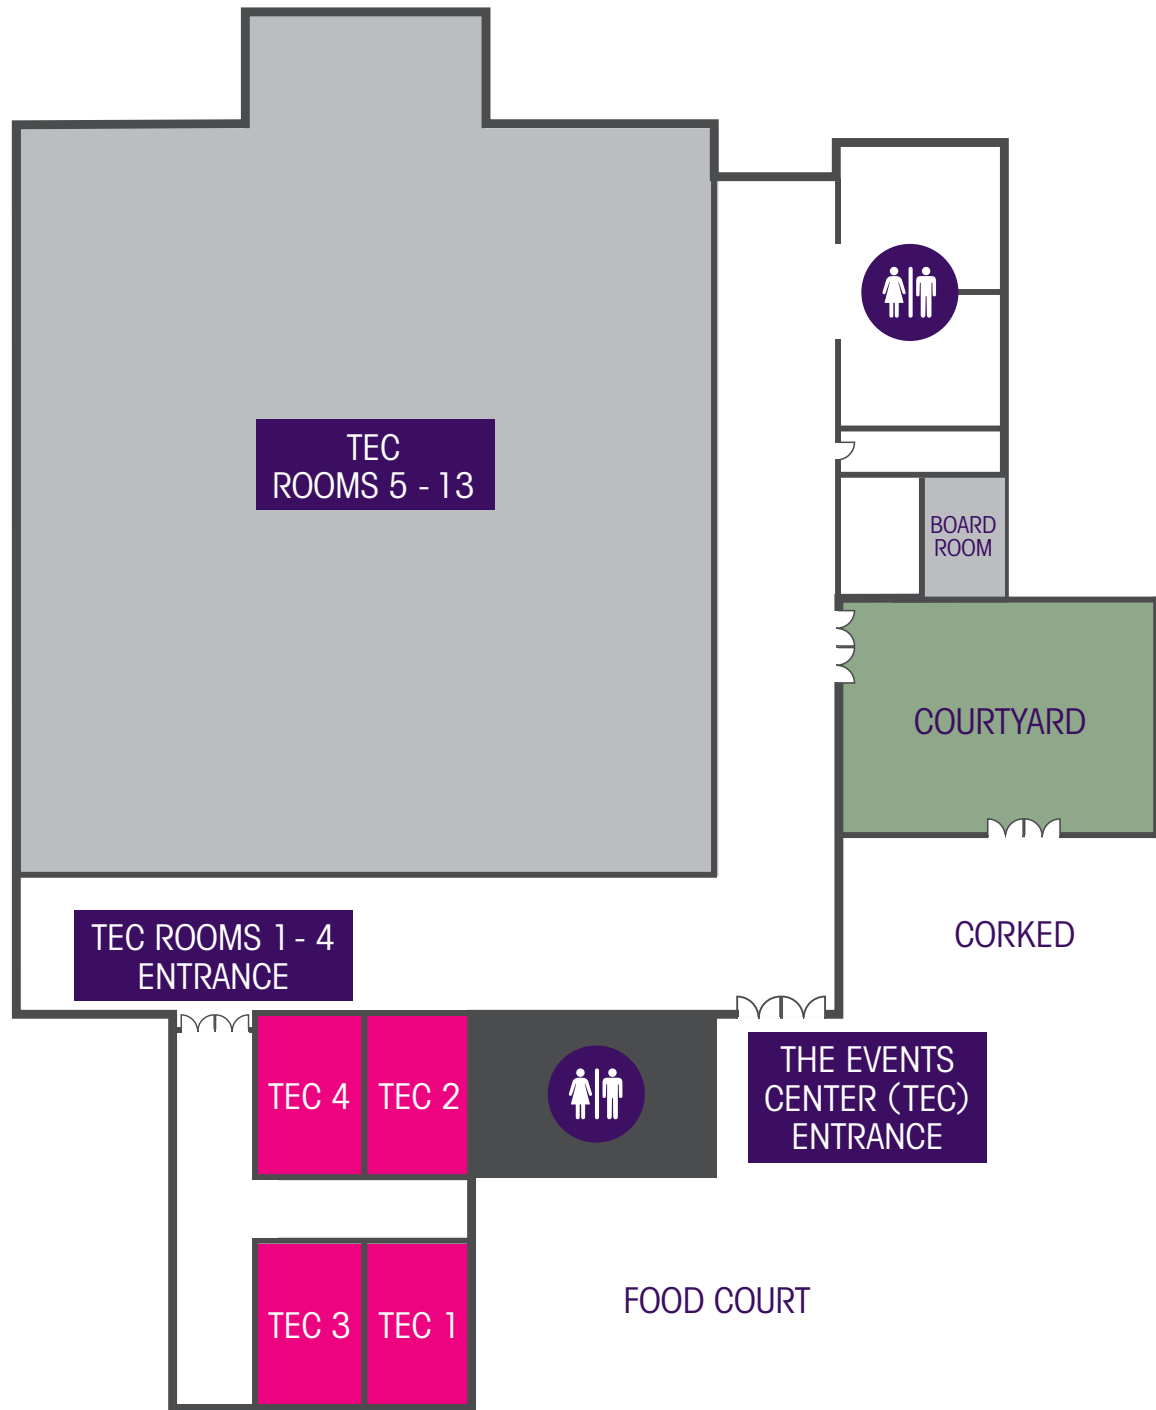

PRE-FUNCTION AREA FLOOR PLAN

THE EVENTS CENTER (TEC) ROOMS 1-4 FLOOR PLAN

THE EVENTS CENTER (TEC) ROOMS 5-13 FLOOR PLAN

CORKED & COURTYARD FLOOR PLAN