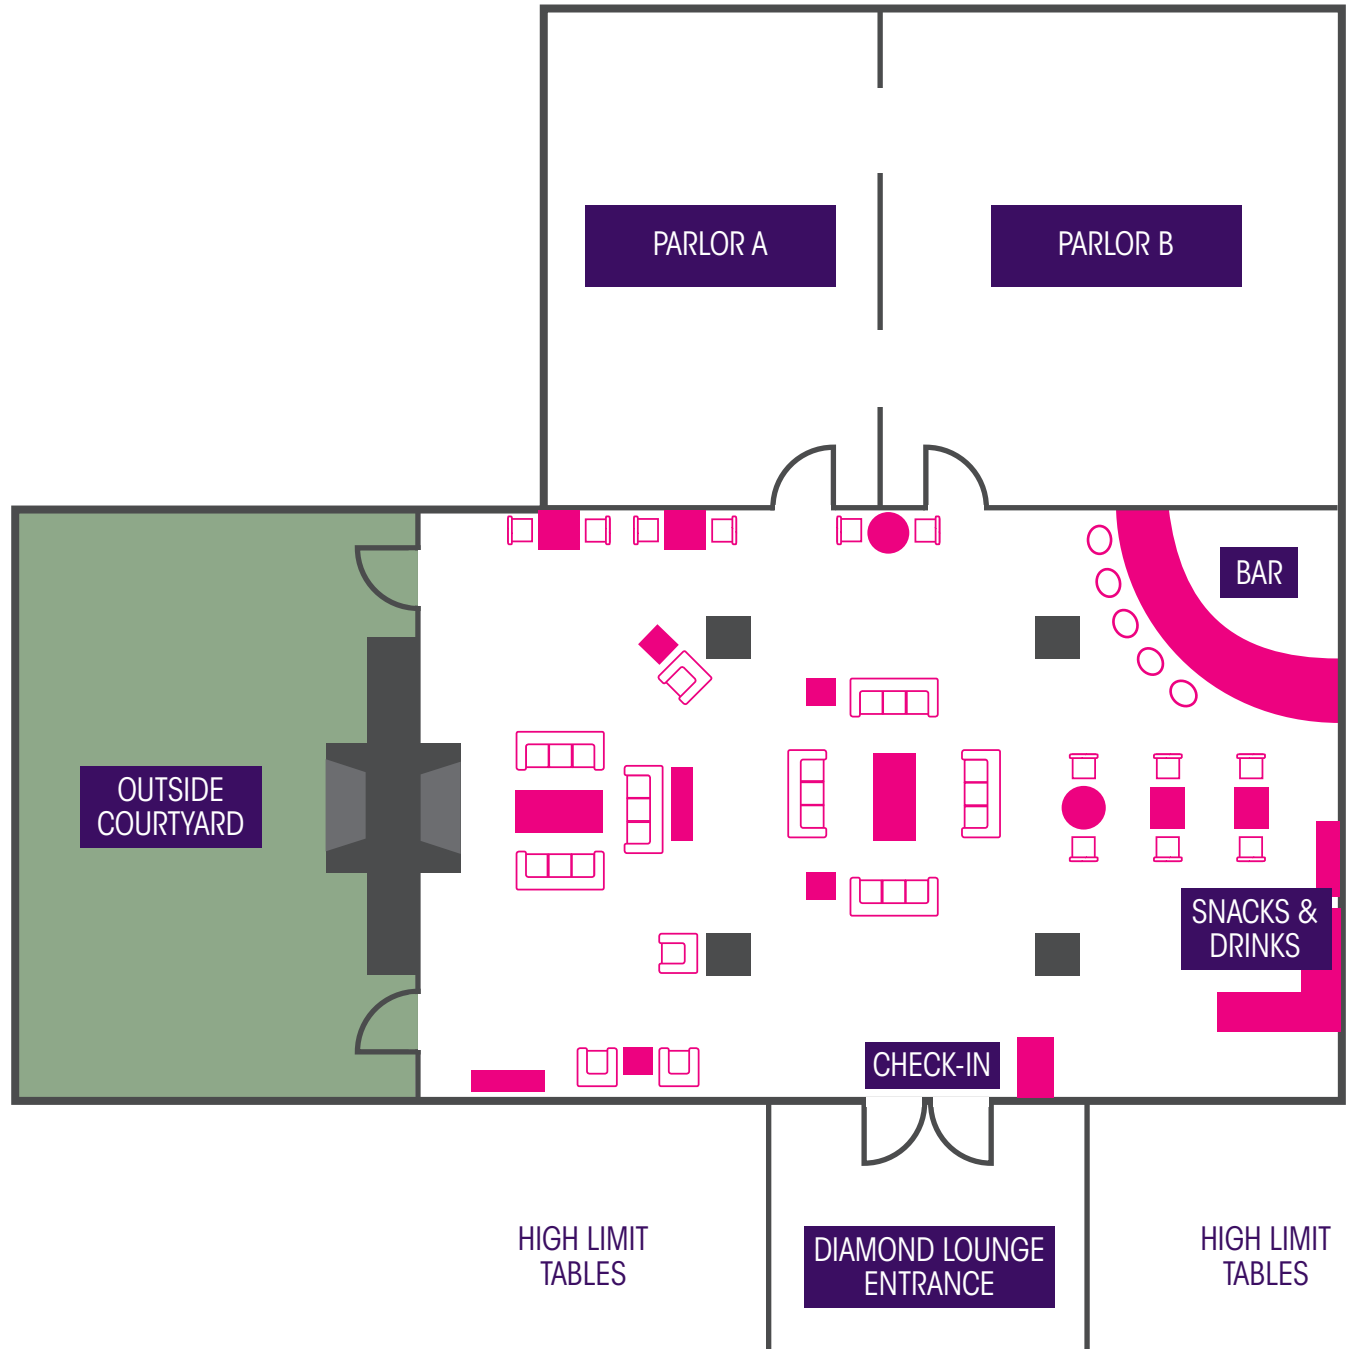

DIAMOND LOUNGE FLOOR PLAN

PRE-FUNCTION AREA FLOOR PLAN

THE EVENTS CENTER (TEC) ROOMS 1-4 FLOOR PLAN

THE EVENTS CENTER (TEC) ROOMS 5-13 FLOOR PLAN

CORKED & COURTYARD FLOOR PLAN