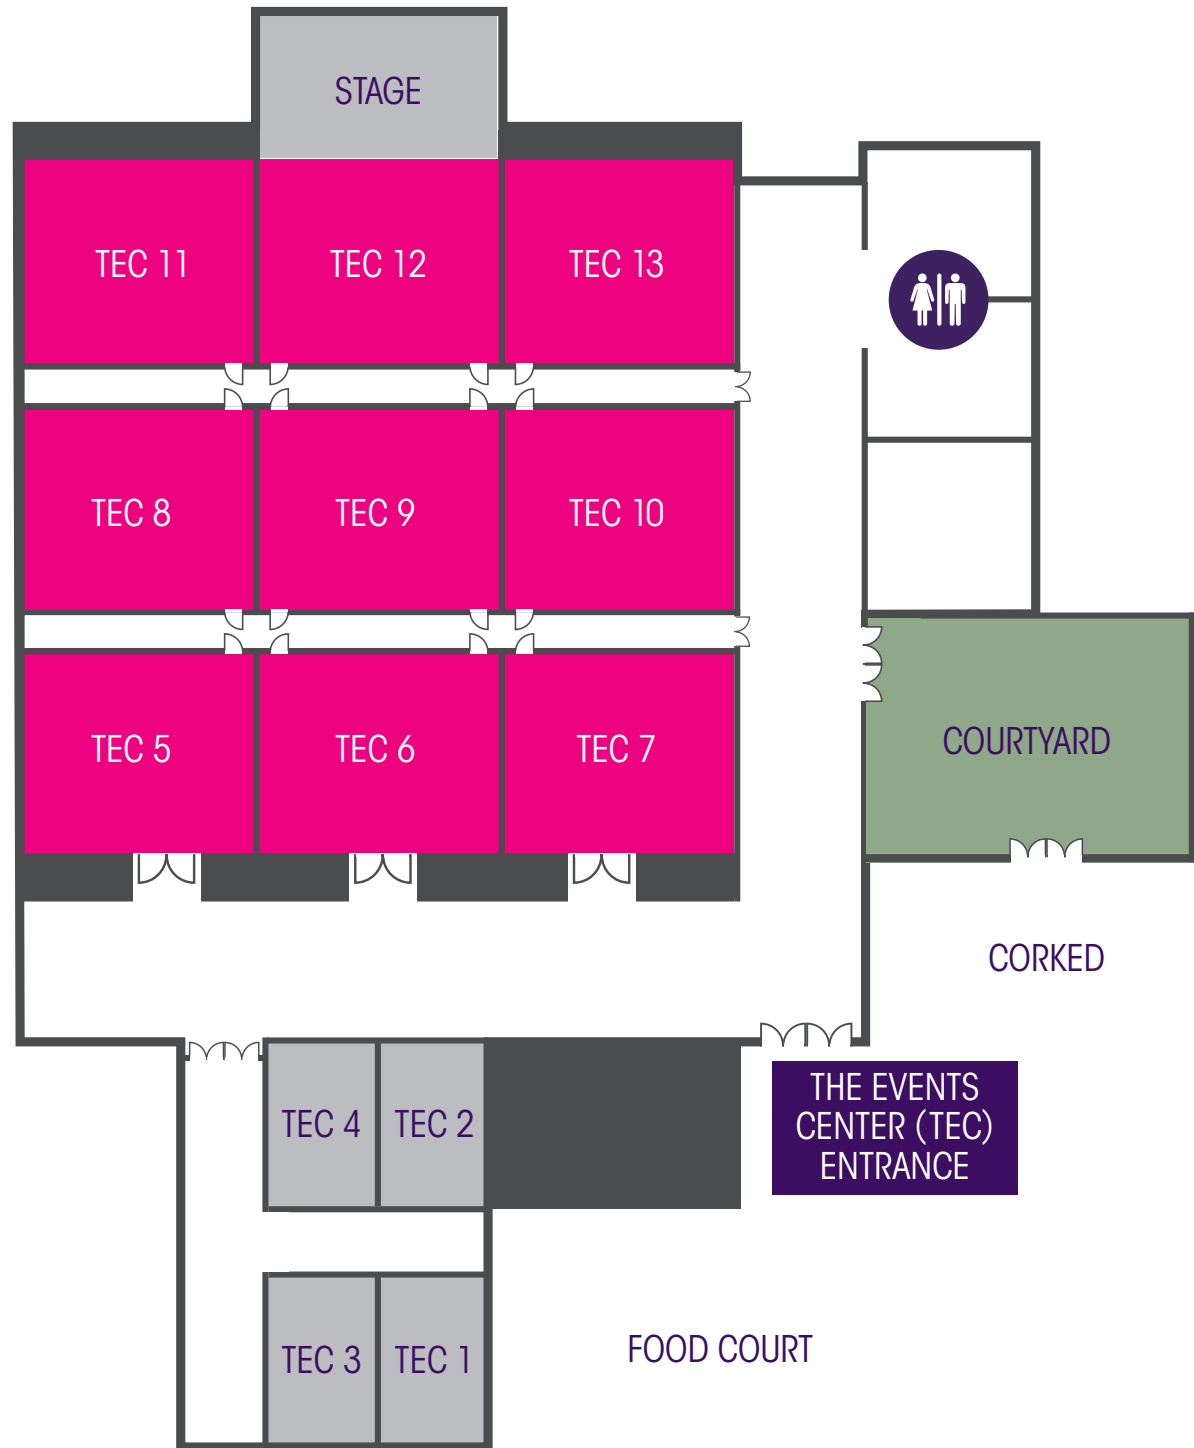

DIAMOND LOUNGE FLOOR PLAN

PRE-FUNCTION AREA FLOOR PLAN

THE EVENTS CENTER (TEC) ROOMS 1-4 FLOOR PLAN

THE EVENTS CENTER (TEC) ROOMS 5-13 FLOOR PLAN

CORKED & COURTYARD FLOOR PLAN