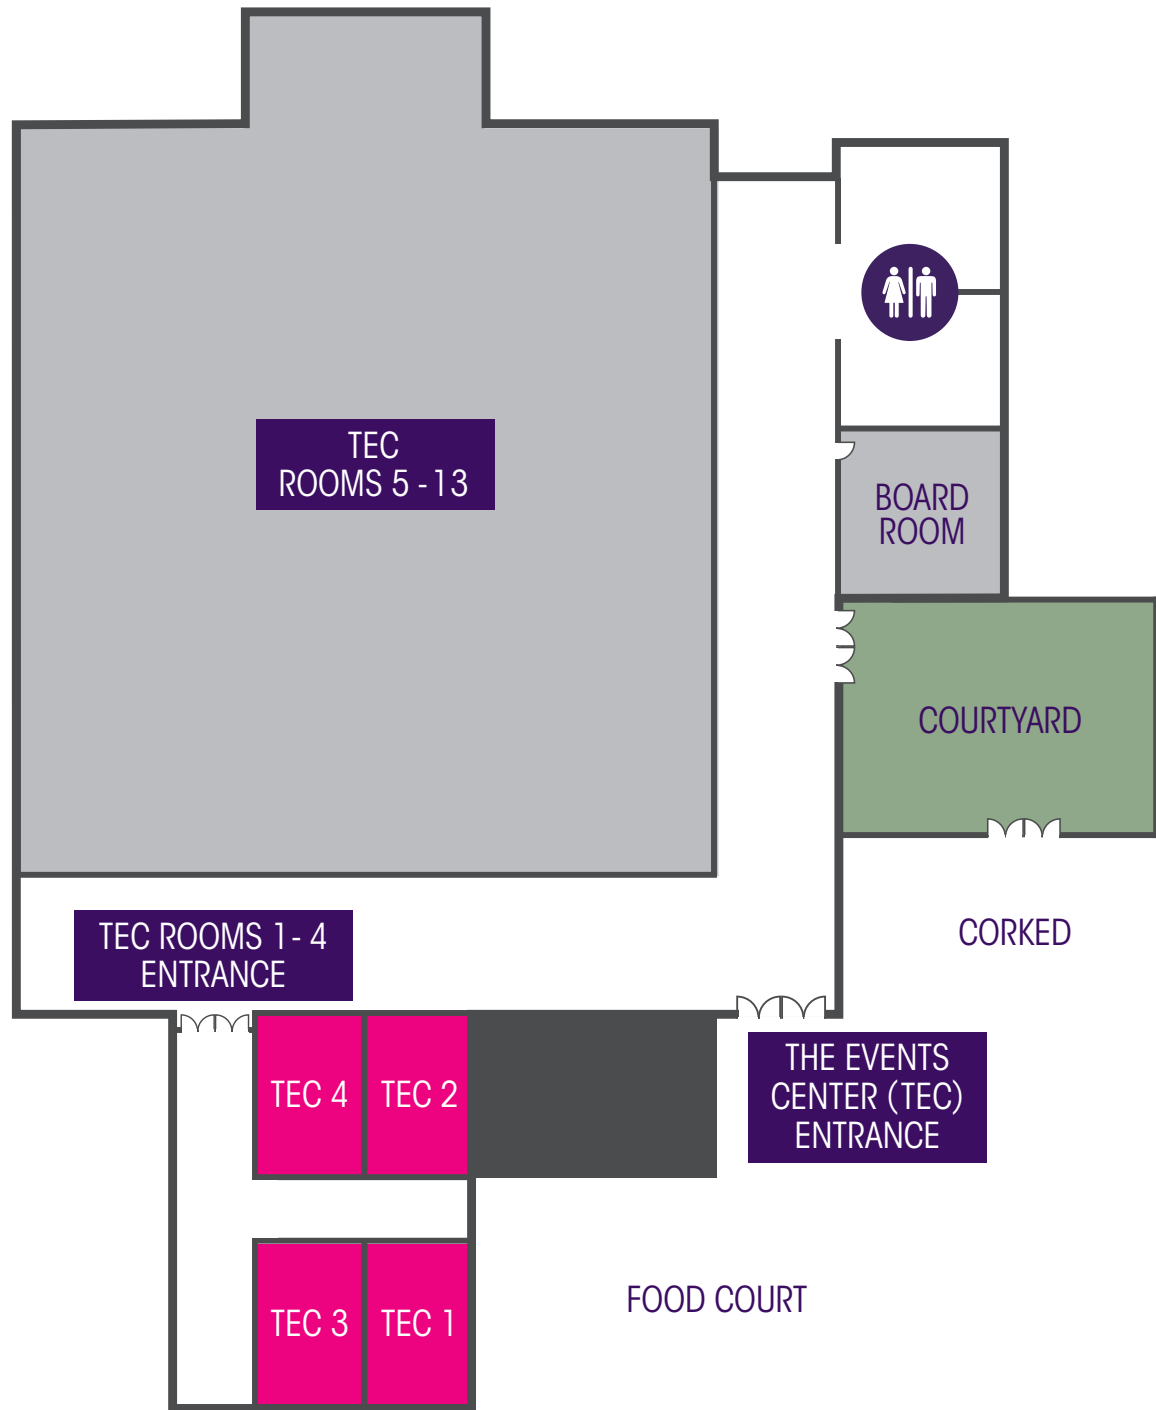

DIAMOND LOUNGE FLOOR PLAN

PRE-FUNCTION AREA FLOOR PLAN

THE EVENTS CENTER (TEC) ROOMS 1-4 FLOOR PLAN

THE EVENTS CENTER (TEC) ROOMS 5-13 FLOOR PLAN

CORKED & COURTYARD FLOOR PLAN